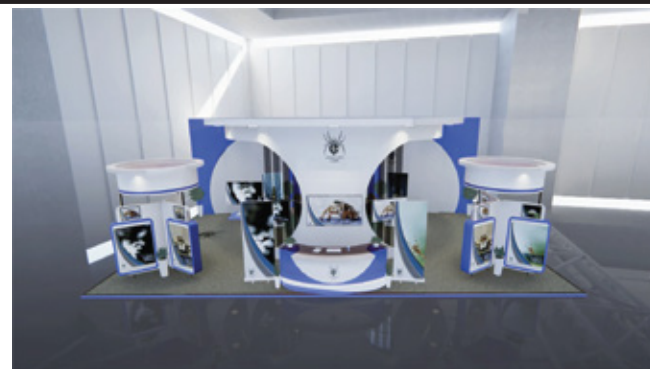

Large Booths Continued:

0011: