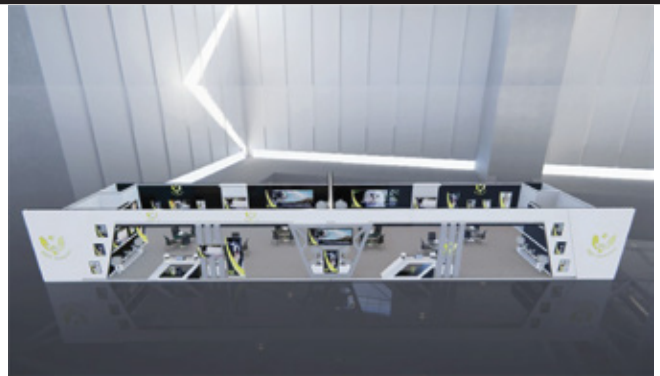

Large Booths:

0001:

0002:

0003:

0004:

0005:

0006: