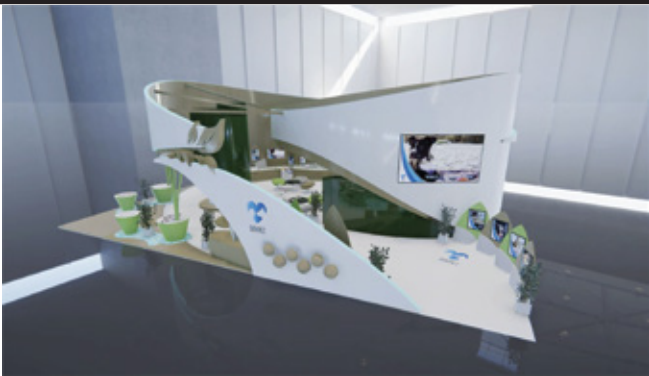

Dimensions:	Minimum Recommended Size (Pixels):
TVL	1920 x 1080
TVP	1080 x 1920
BannerL	3000 x 1150
BannerP	1150 x 3000
PosterL	1600 x 1200
PosterP	1200 x 1600
Square	1000 x 1000

Large Booths:

0001:

0002: