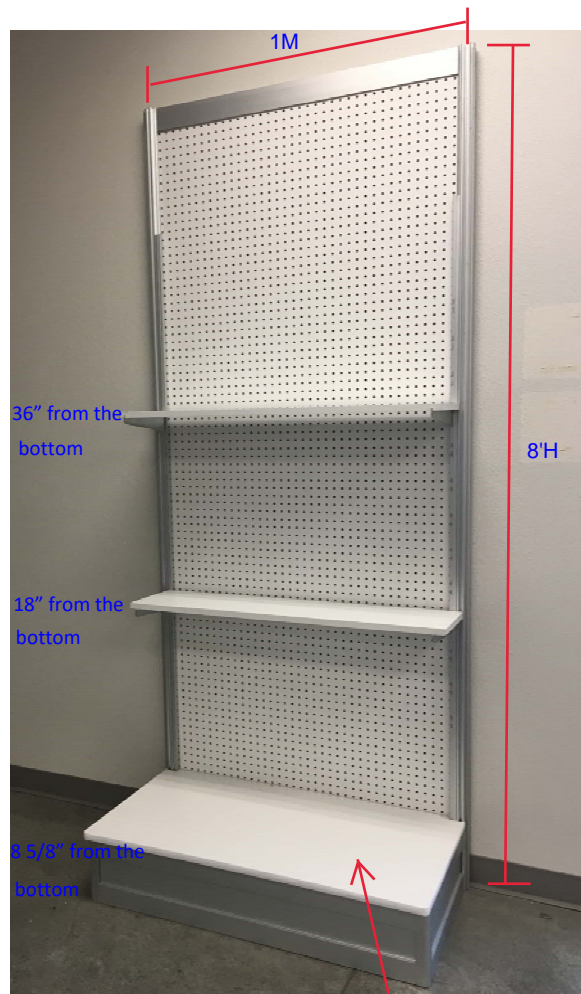

New Product Showcase Displays

GONDOLA

White gondola unit with natural silver metal.
Overall unit is 1 Meter Wide x 8' Height.
Each unit has two 1M wide x 10" deep white shelves.
Pegboard background with holes $\frac{1}{4}$ " in size.
Hooks are not provided.

Bottom Counter - 39 $\frac{3}{8}$ " wide
x 19 $\frac{11}{16}$ " depth